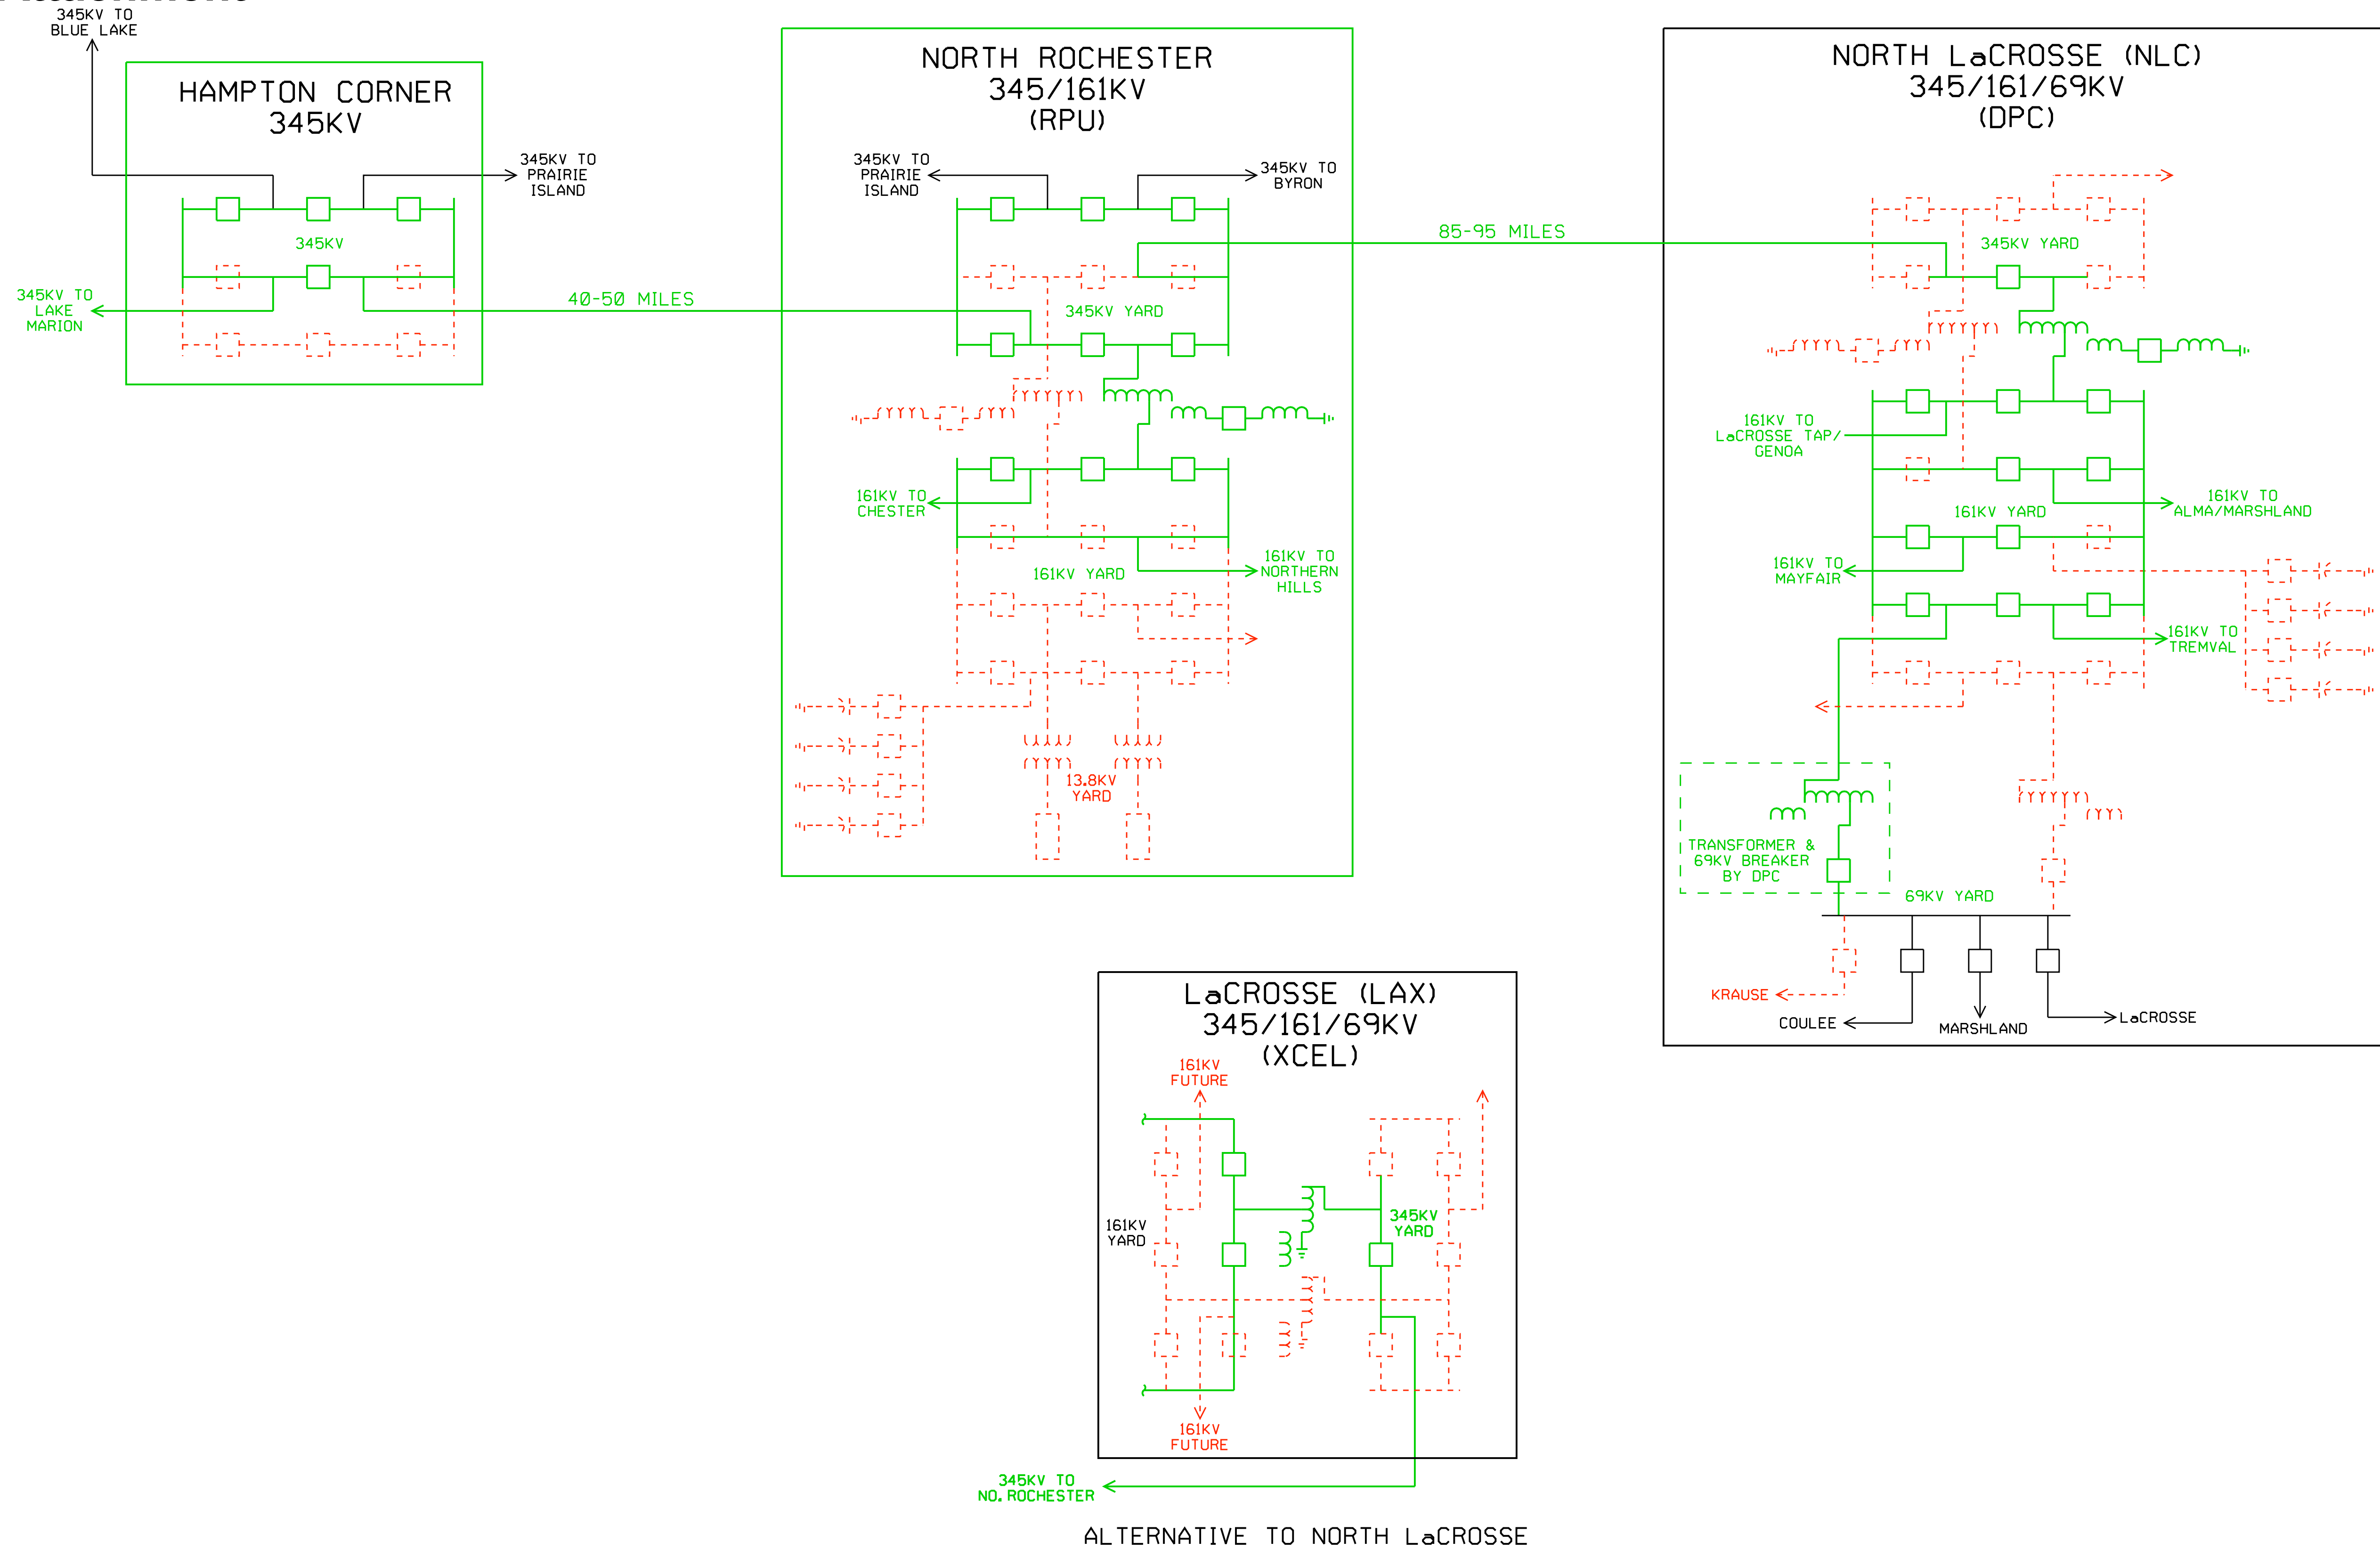

WOW 5 Attachment

CAPX 2020
GROUP 1
HAMPTON CORNER - NORTH LaCROSSE 345KV

REVISED 04-10-08