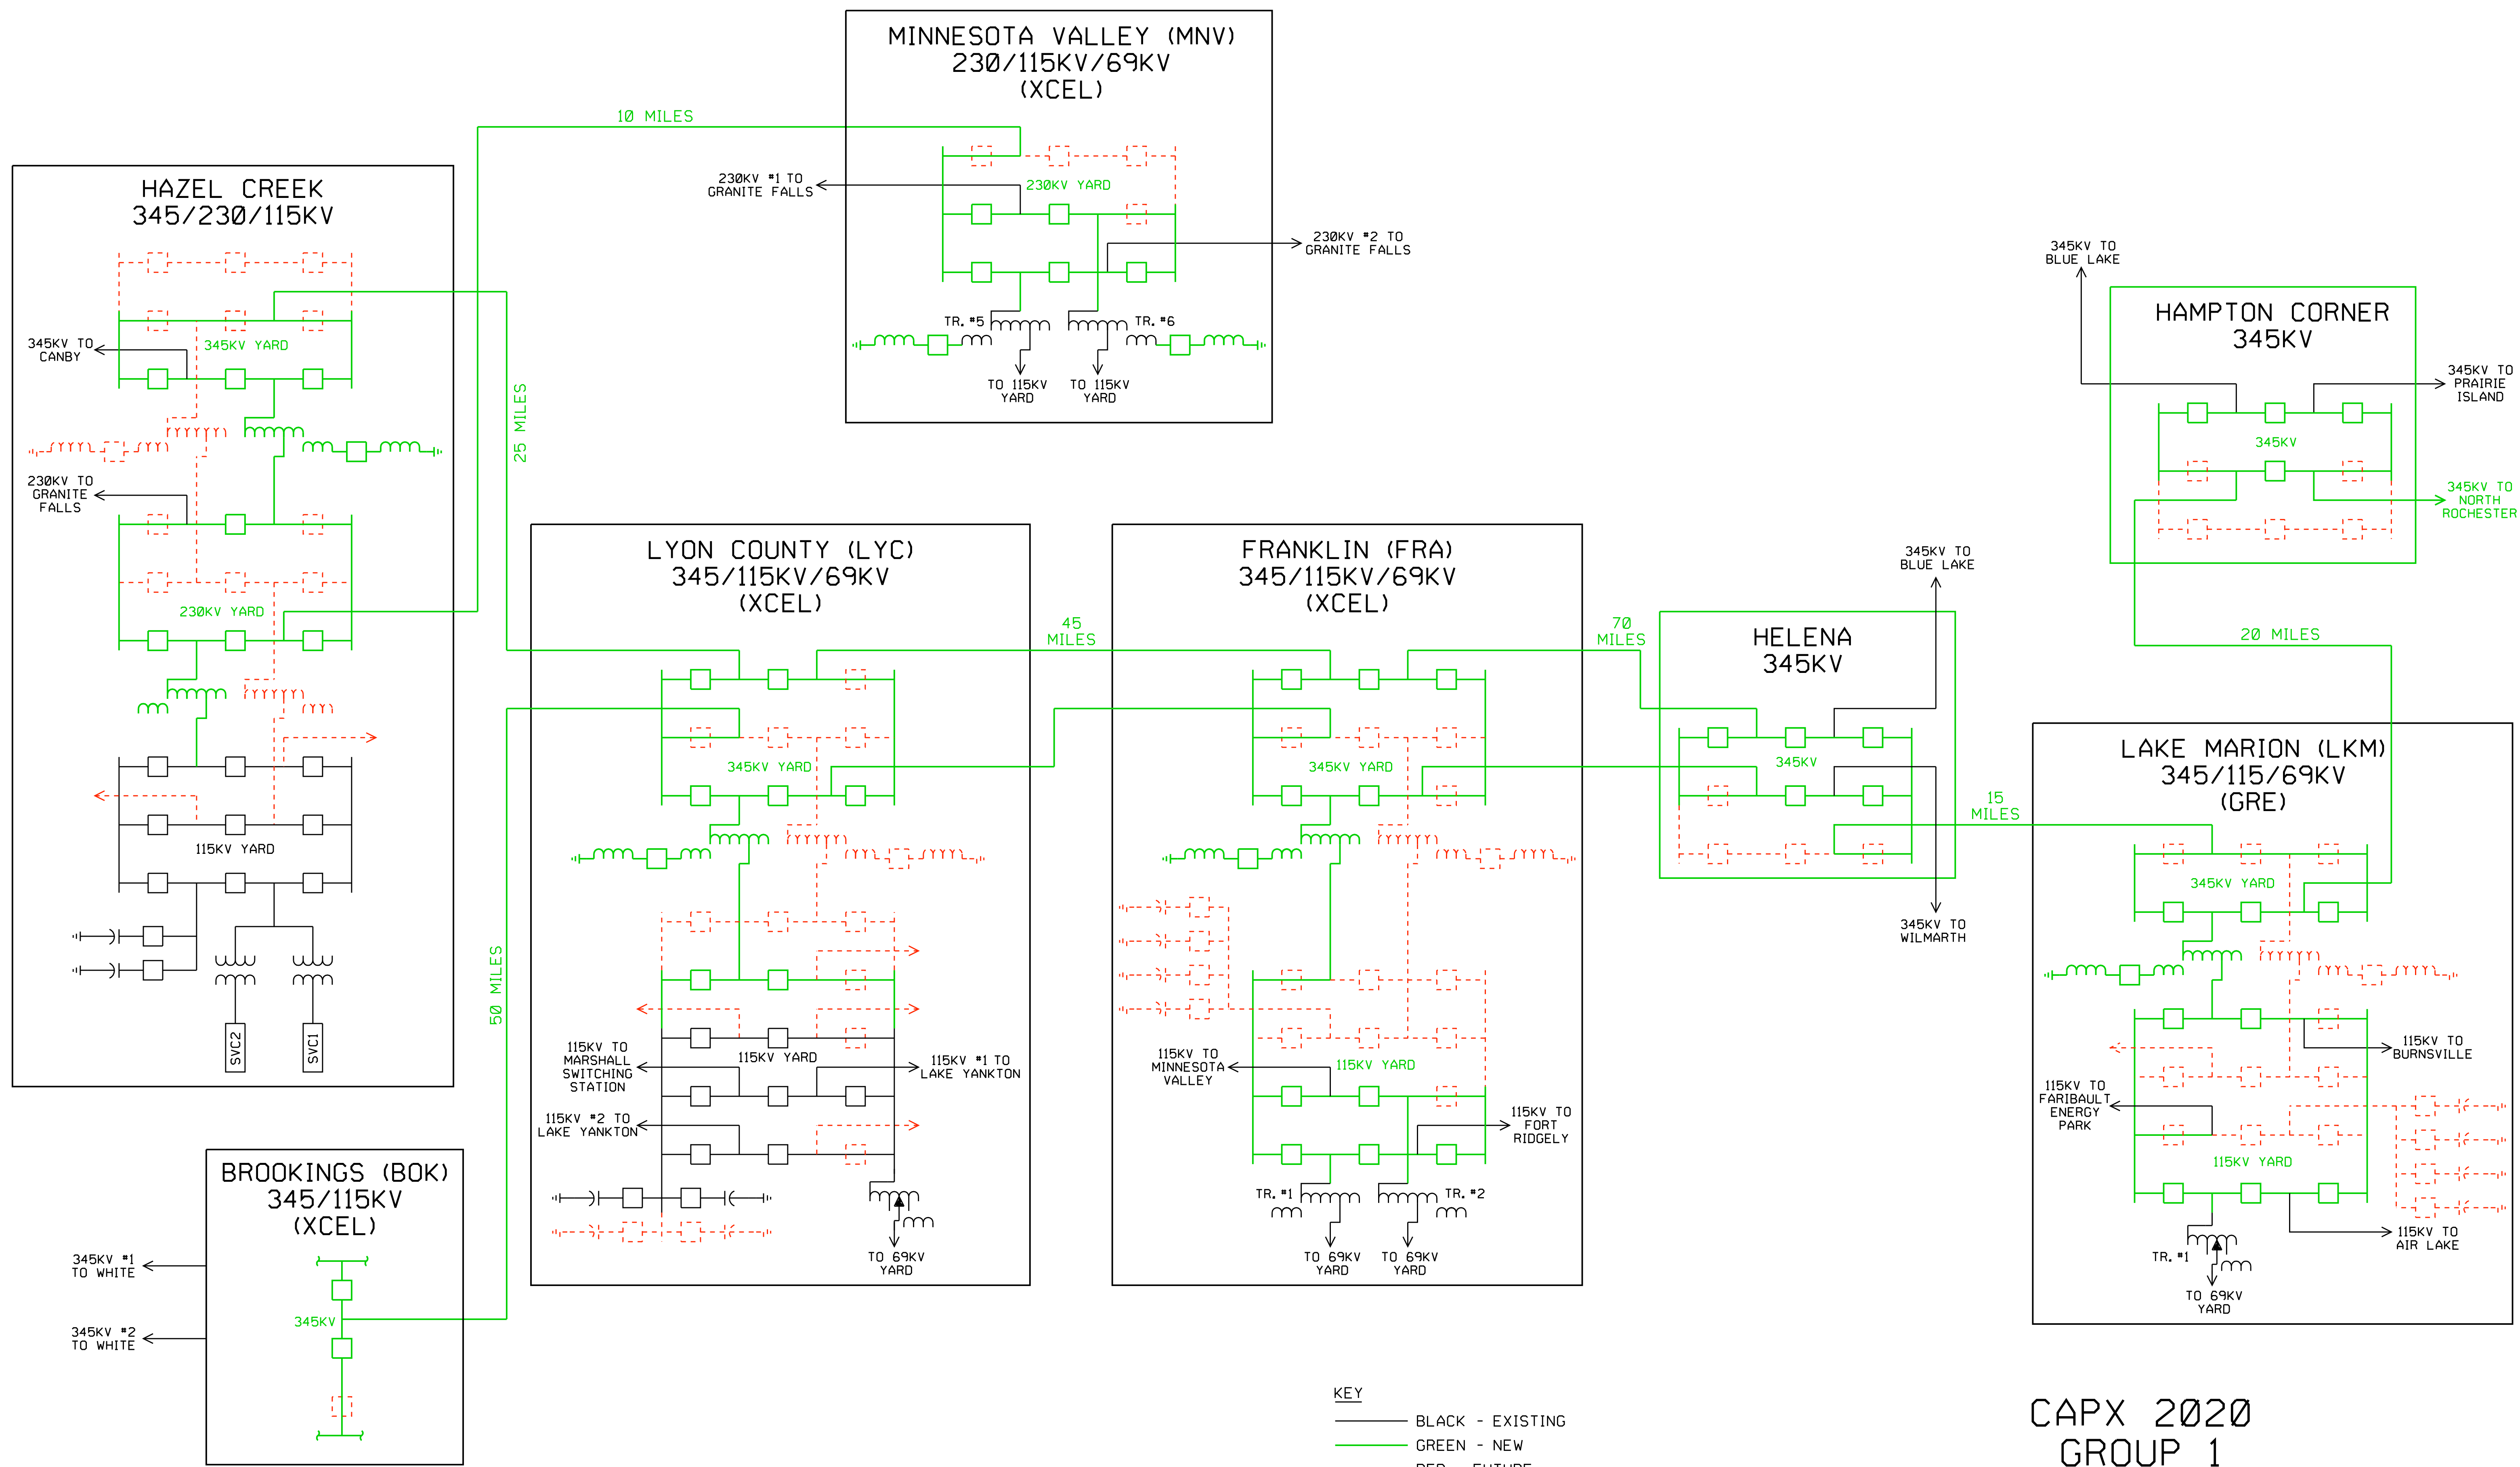

WOW 5 Attachment

KEY
 — BLACK - EXISTING
 — GREEN - NEW
 - - - RED - FUTURE

MILES ARE APPROXIMATE. OVERALL LENGTH OF 225-260 MILES IS ANTICIPATED.

CAPX 2020 GROUP 1 BROOKINGS - HAMPTON CORNER

REVISED 04-10-08